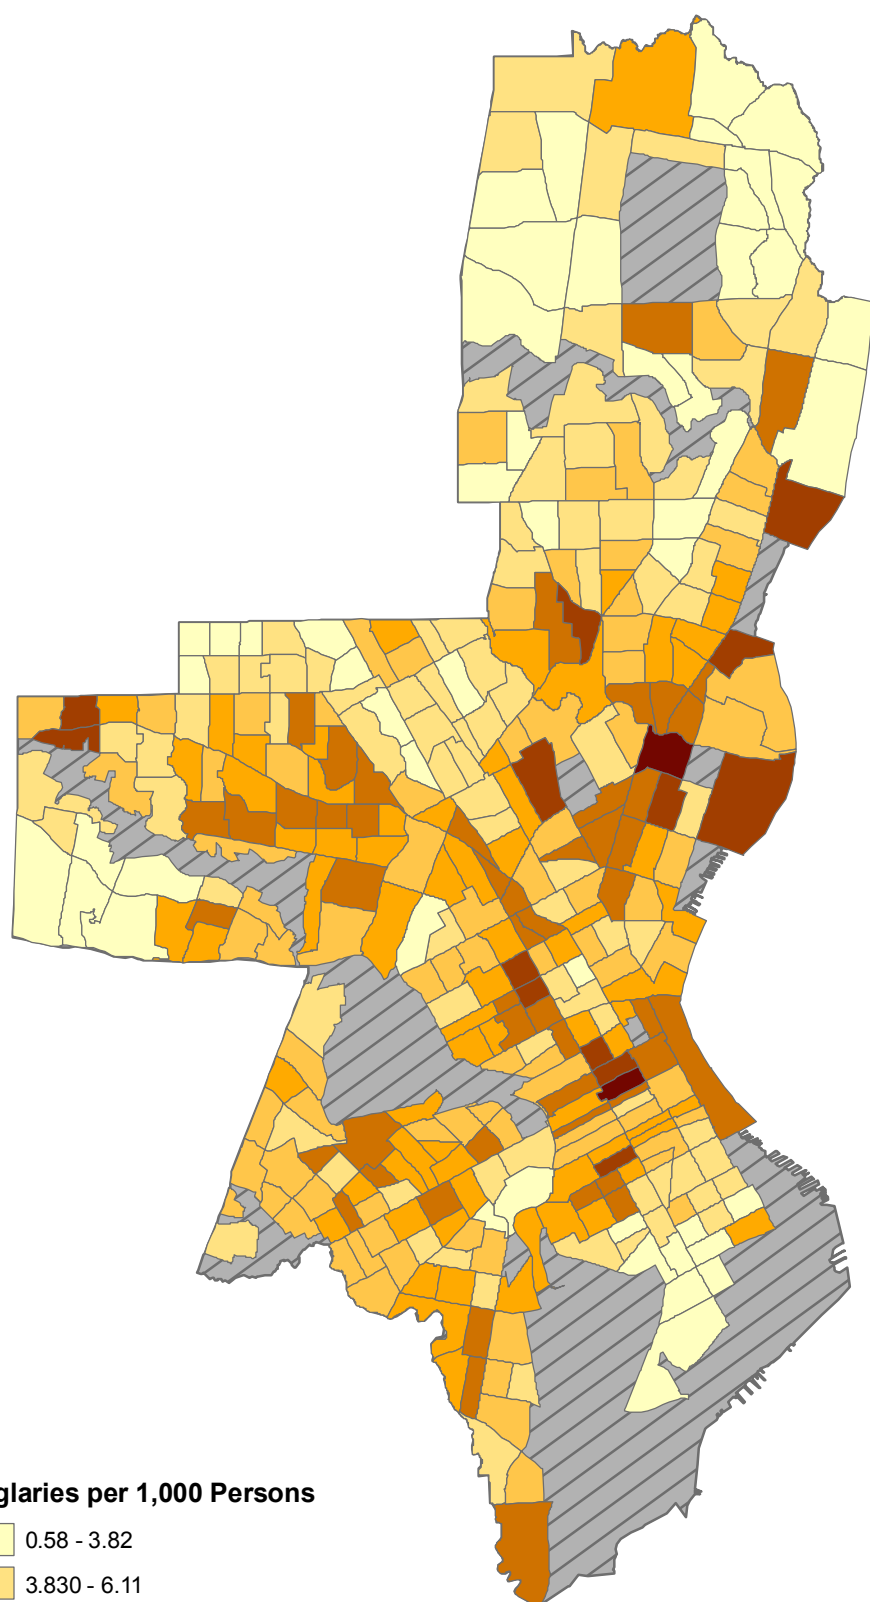

# 2006 Burglary Statistics in Philadelphia

The three maps below depict a snapshot of the burglary rates and events in 2006.

**Changes in Burglary Rates per 1,000 Persons**

**Burglaries per 1,000 Persons**

**Burglary Events Normalized by Population**