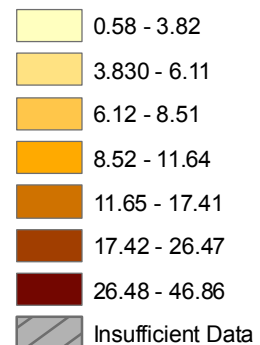

# 2006 Burglary Statistics in Philadelphia

The three maps below depict a snapshot of the burglary rates and events in 2006.

**Changes in Burglary Rates per 1,000 Persons**

**Burglaries per 1,000 Persons**

**Burglary Events Normalized by Population**