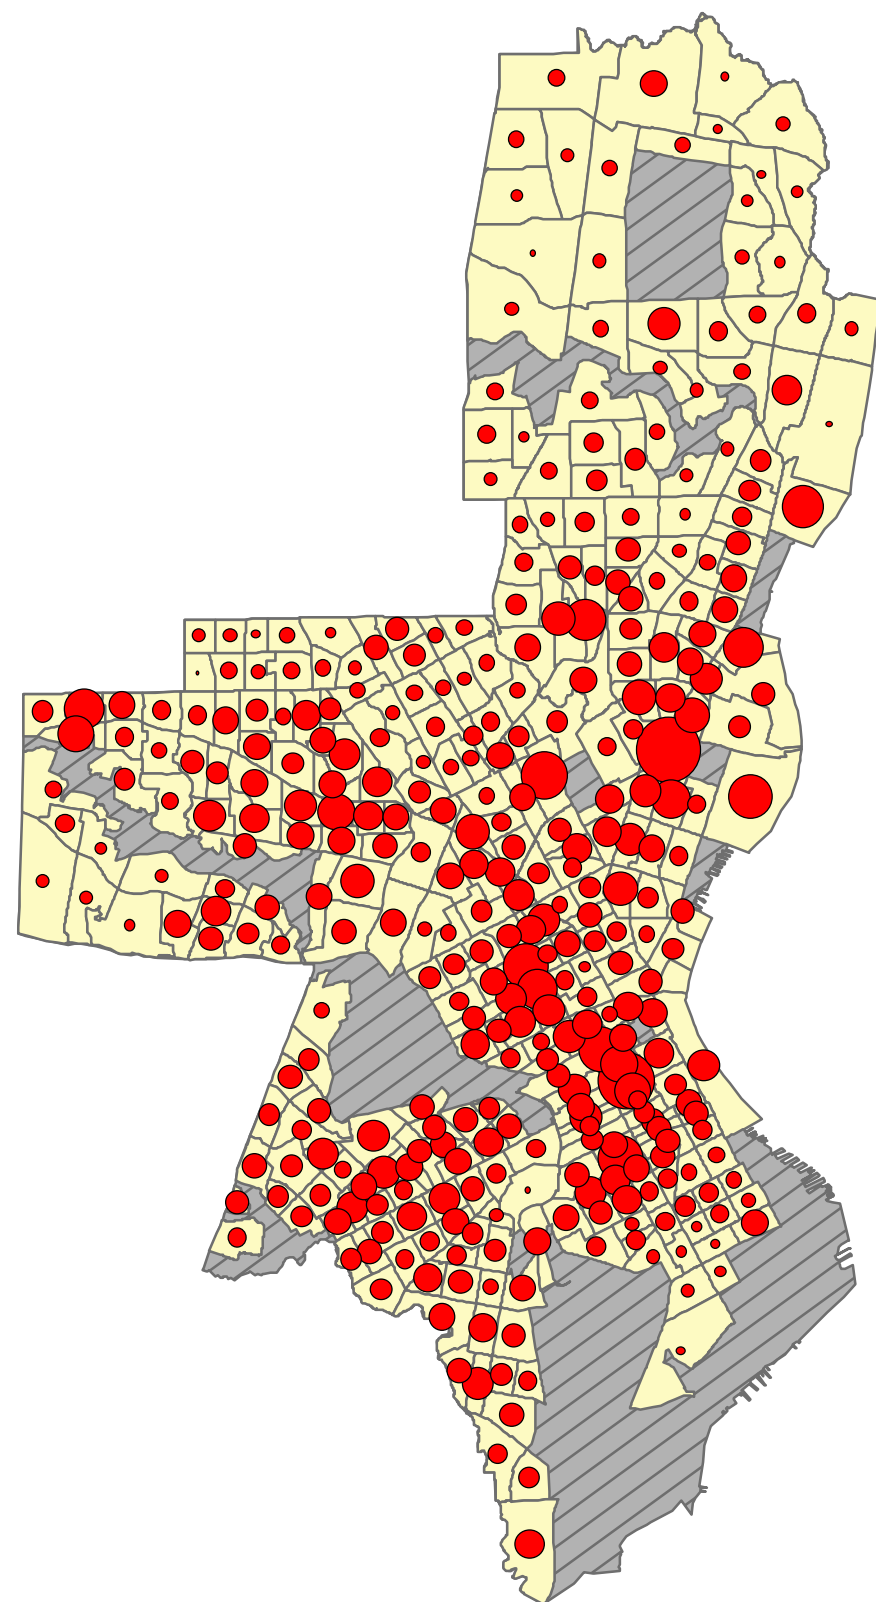

# 2006 Burglary Statistics in Philadelphia

The three maps below depict a snapshot of the burglary rates and events in 2006.

**Changes in Burglary Rates per 1,000 Persons**

**Burglaries per 1,000 Persons**

**Burglary Events Normalized by Population**