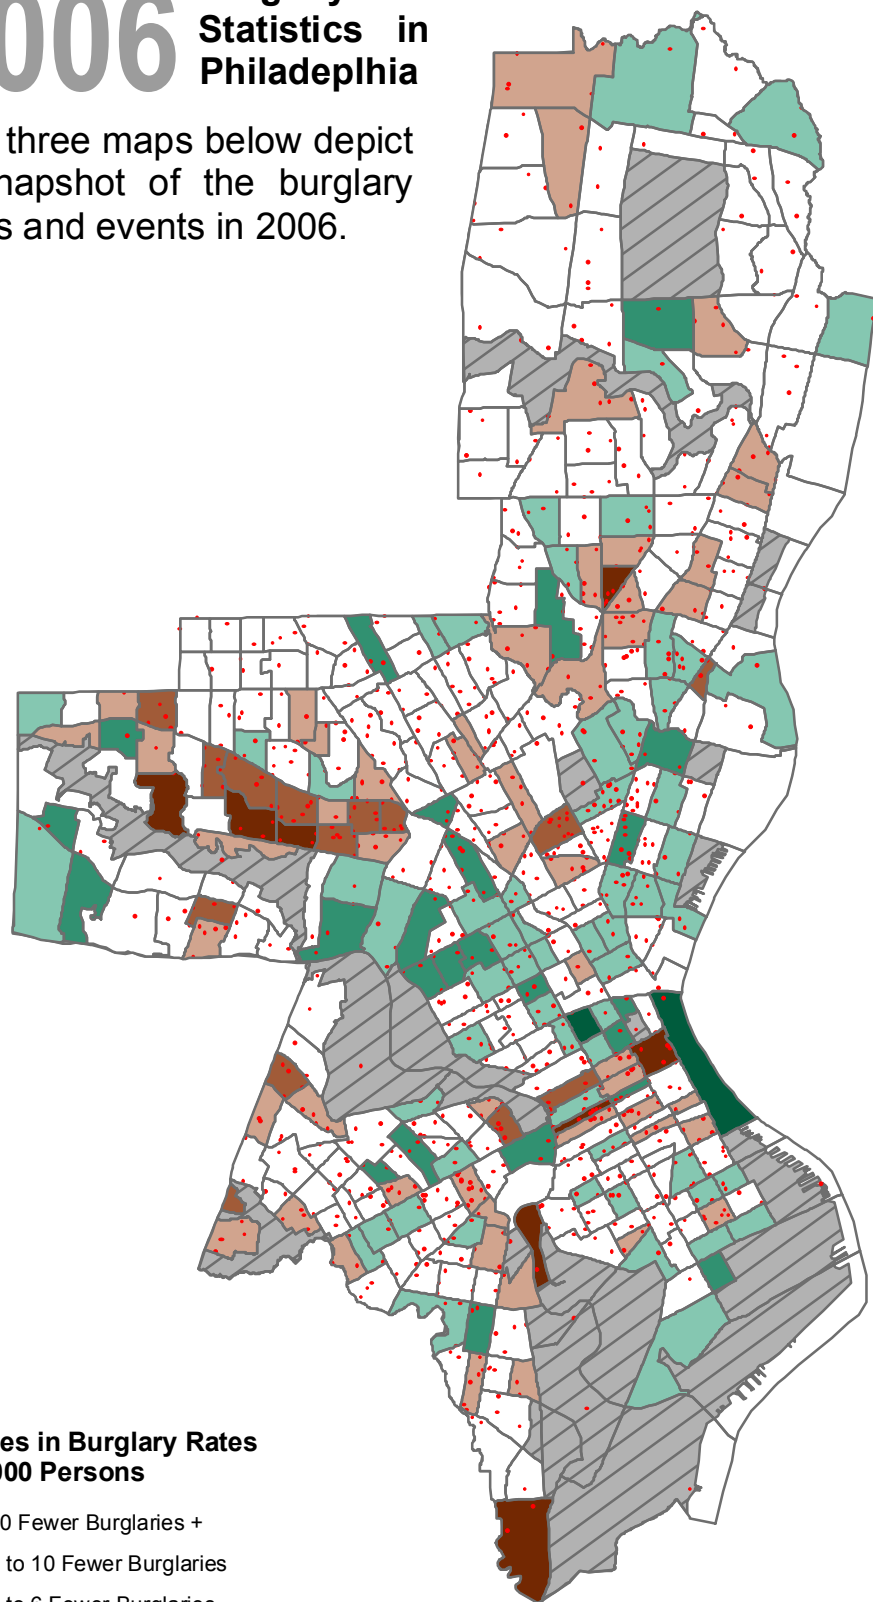

# 2006 Burglary Statistics in Philadelphia

The three maps below depict a snapshot of the burglary rates and events in 2006.

**Changes in Burglary Rates per 1,000 Persons**

**Burglaries per 1,000 Persons**

**Burglary Events Normalized by Population**